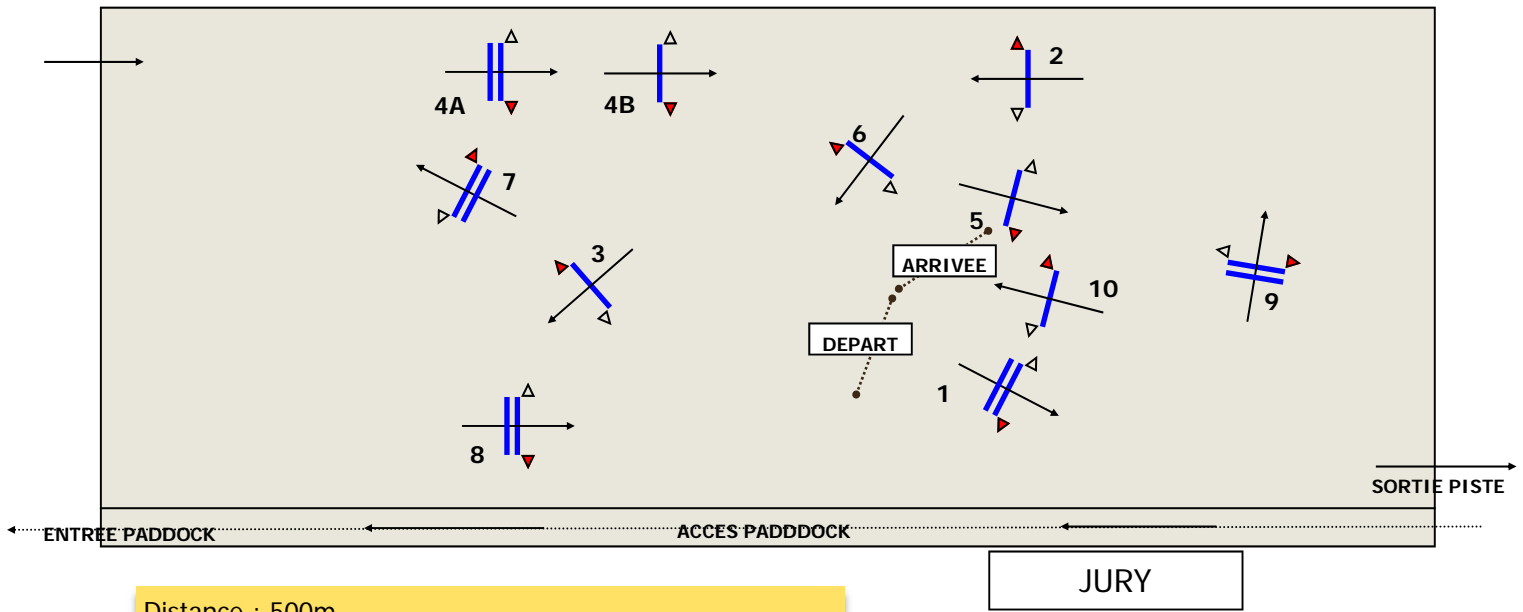

CSO - As P1, AsP2D, Pony élite, Club1, Am4, Club2, Am3

Distance : 500m
 Temps accordé Am 3,4, As Pony, Club 1 : **86 sec**
 Temps accordé Club 2/3 & Pony élite/1: **90 sec**
 Temps accordé Pony 2/3: **95 sec**

CSO - Pony 1, Club3, Club 4, Pony2, Pony3